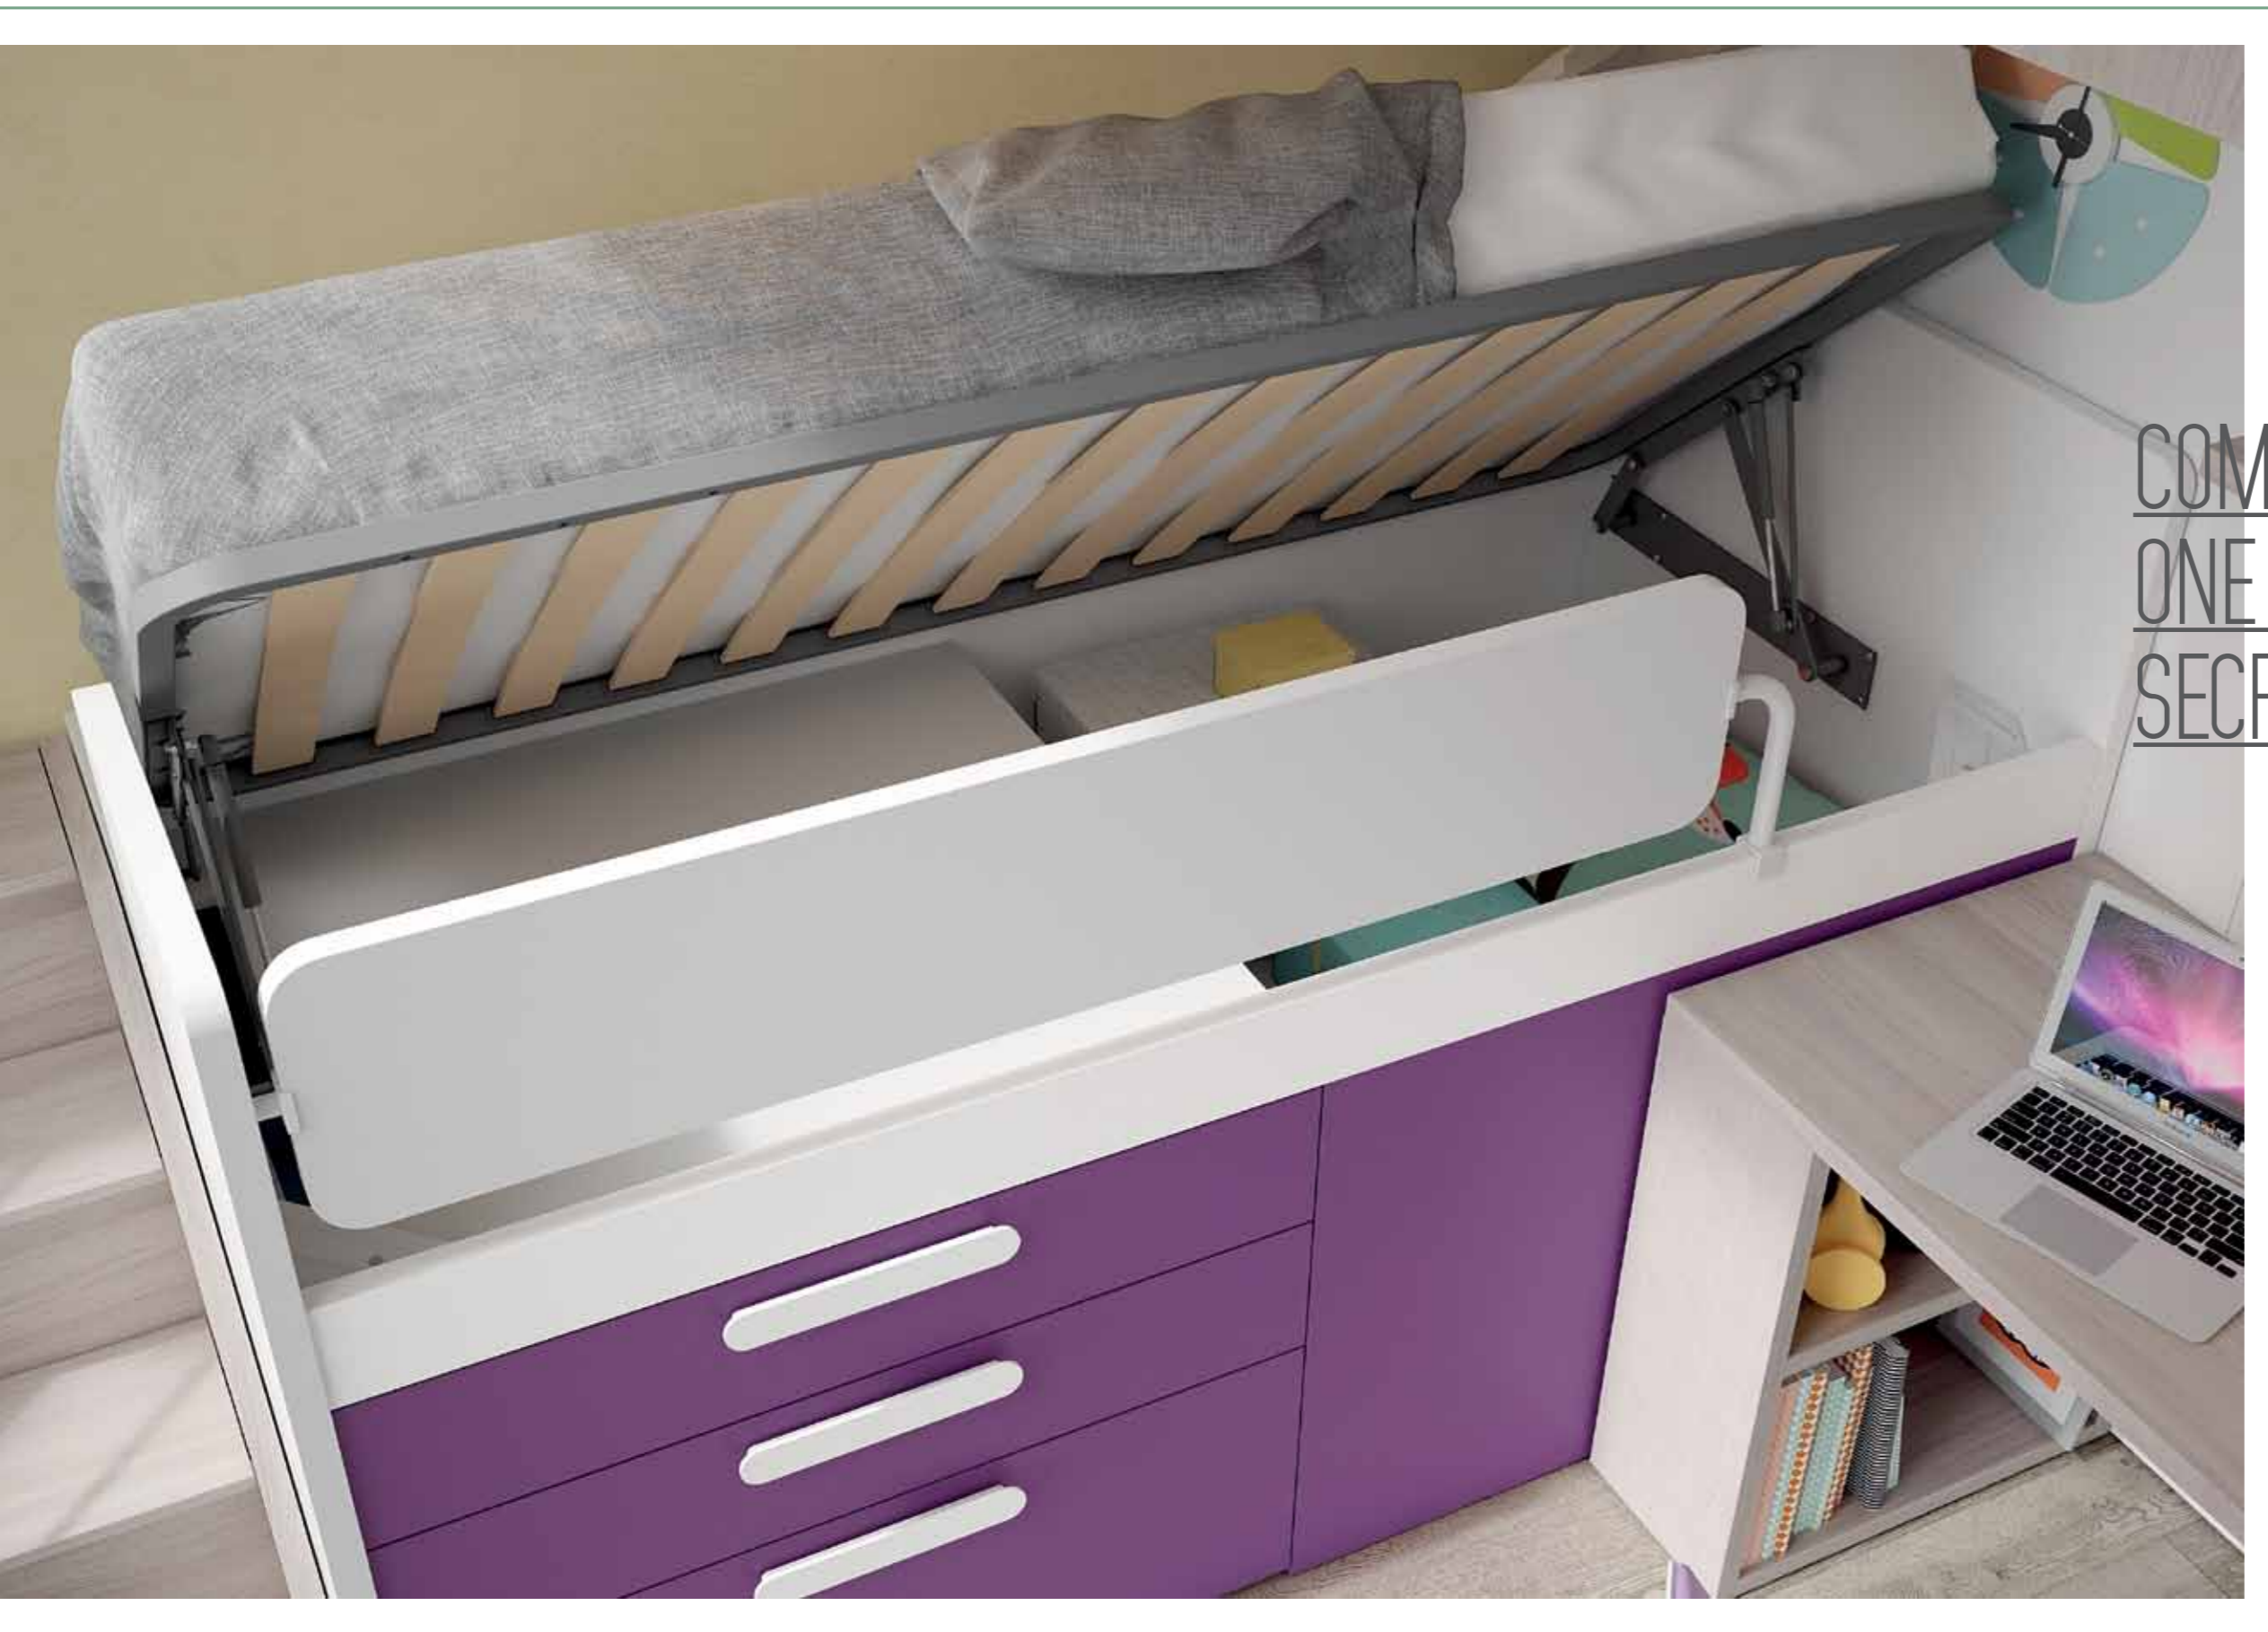

Finiture / Finishes:

SOPRA:
Maniglia T50 Laccata Bianco.

A LATO:
Letto Polar con cassettone
aperto e rete ribaltabile.

ABOVE:
Handle Type T50 Lacquered White.

TO THE SIDE:
Bed Polar with open storage and
drop bed.