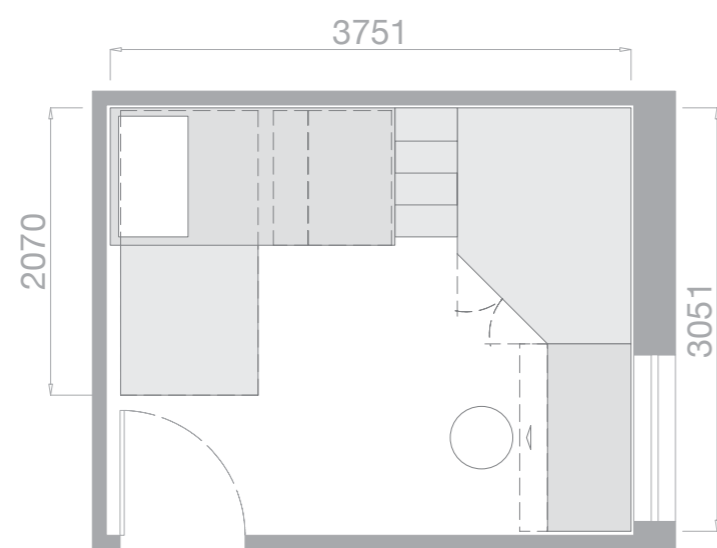

27 SALVASPAZIO