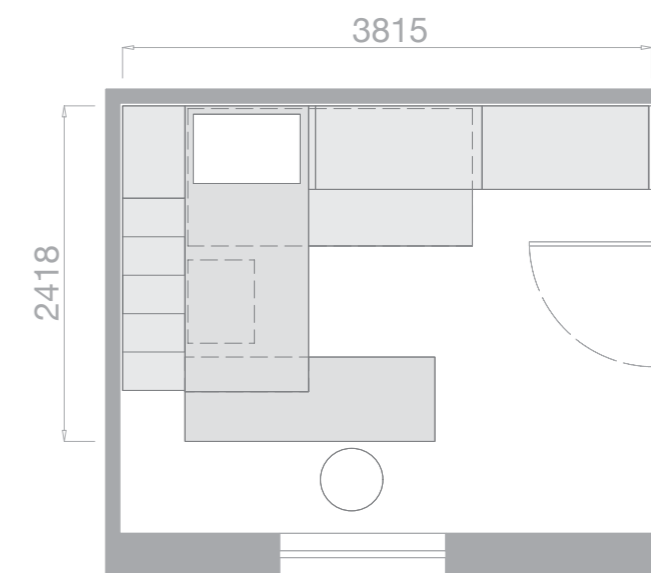

SPAZIO / SPACE: 12m²

ELEMENTI:

Letto Soppalco

Letto Paf

Maniglia T51

Sedia Girasole

Tessuto 101 Bianco

ITEMS:

Loft Bed

Bed Paf

Handle T51

Chair Girasole

Fabric 101 White

Finiture / Finishes:

Rovere Bianco
White Oak

Bianco
White

Carota
Carrot