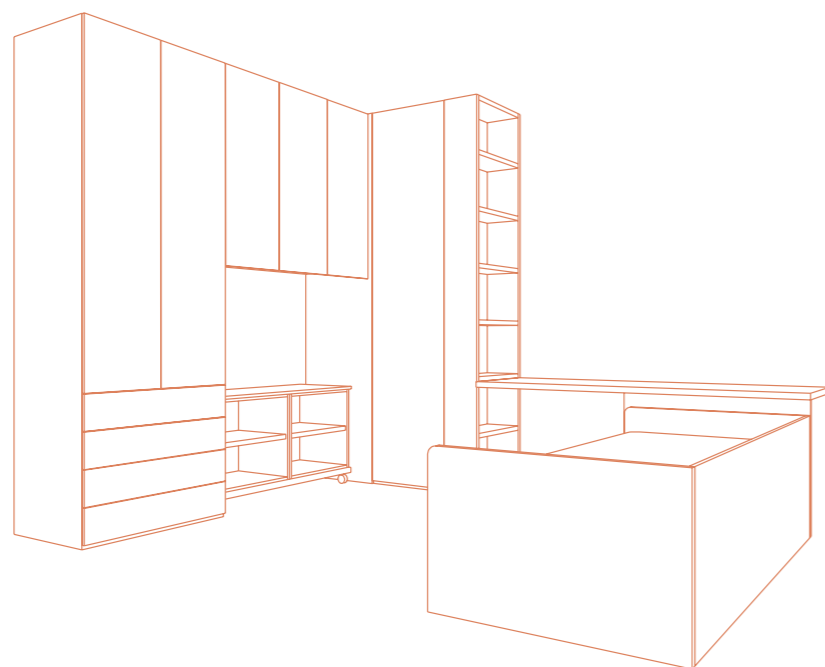

ABOVE:
Bed upholstered headboard Rombo
with storage.

TO THE SIDE:
Sliding door wardrobe with Trial
shape.

D TERRA

DIMENSIONI:
L: 2437 x 3302 x 2737

E TERRA

DIMENSIONI:
L: 2822 x 3487 x 2668

F TERRA

DIMENSIONI:
L: 2620 x 2400 x 3988