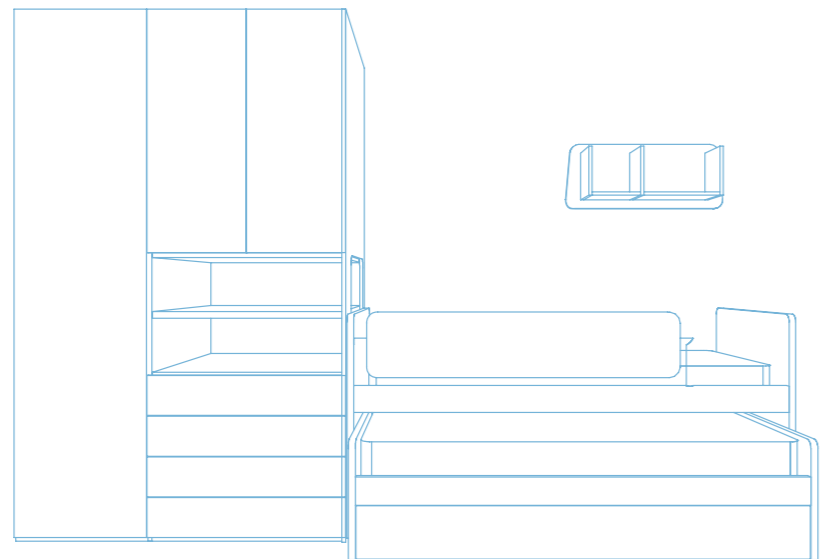

B SALVASPAZIO

DIMENSIONI:
L: 3560