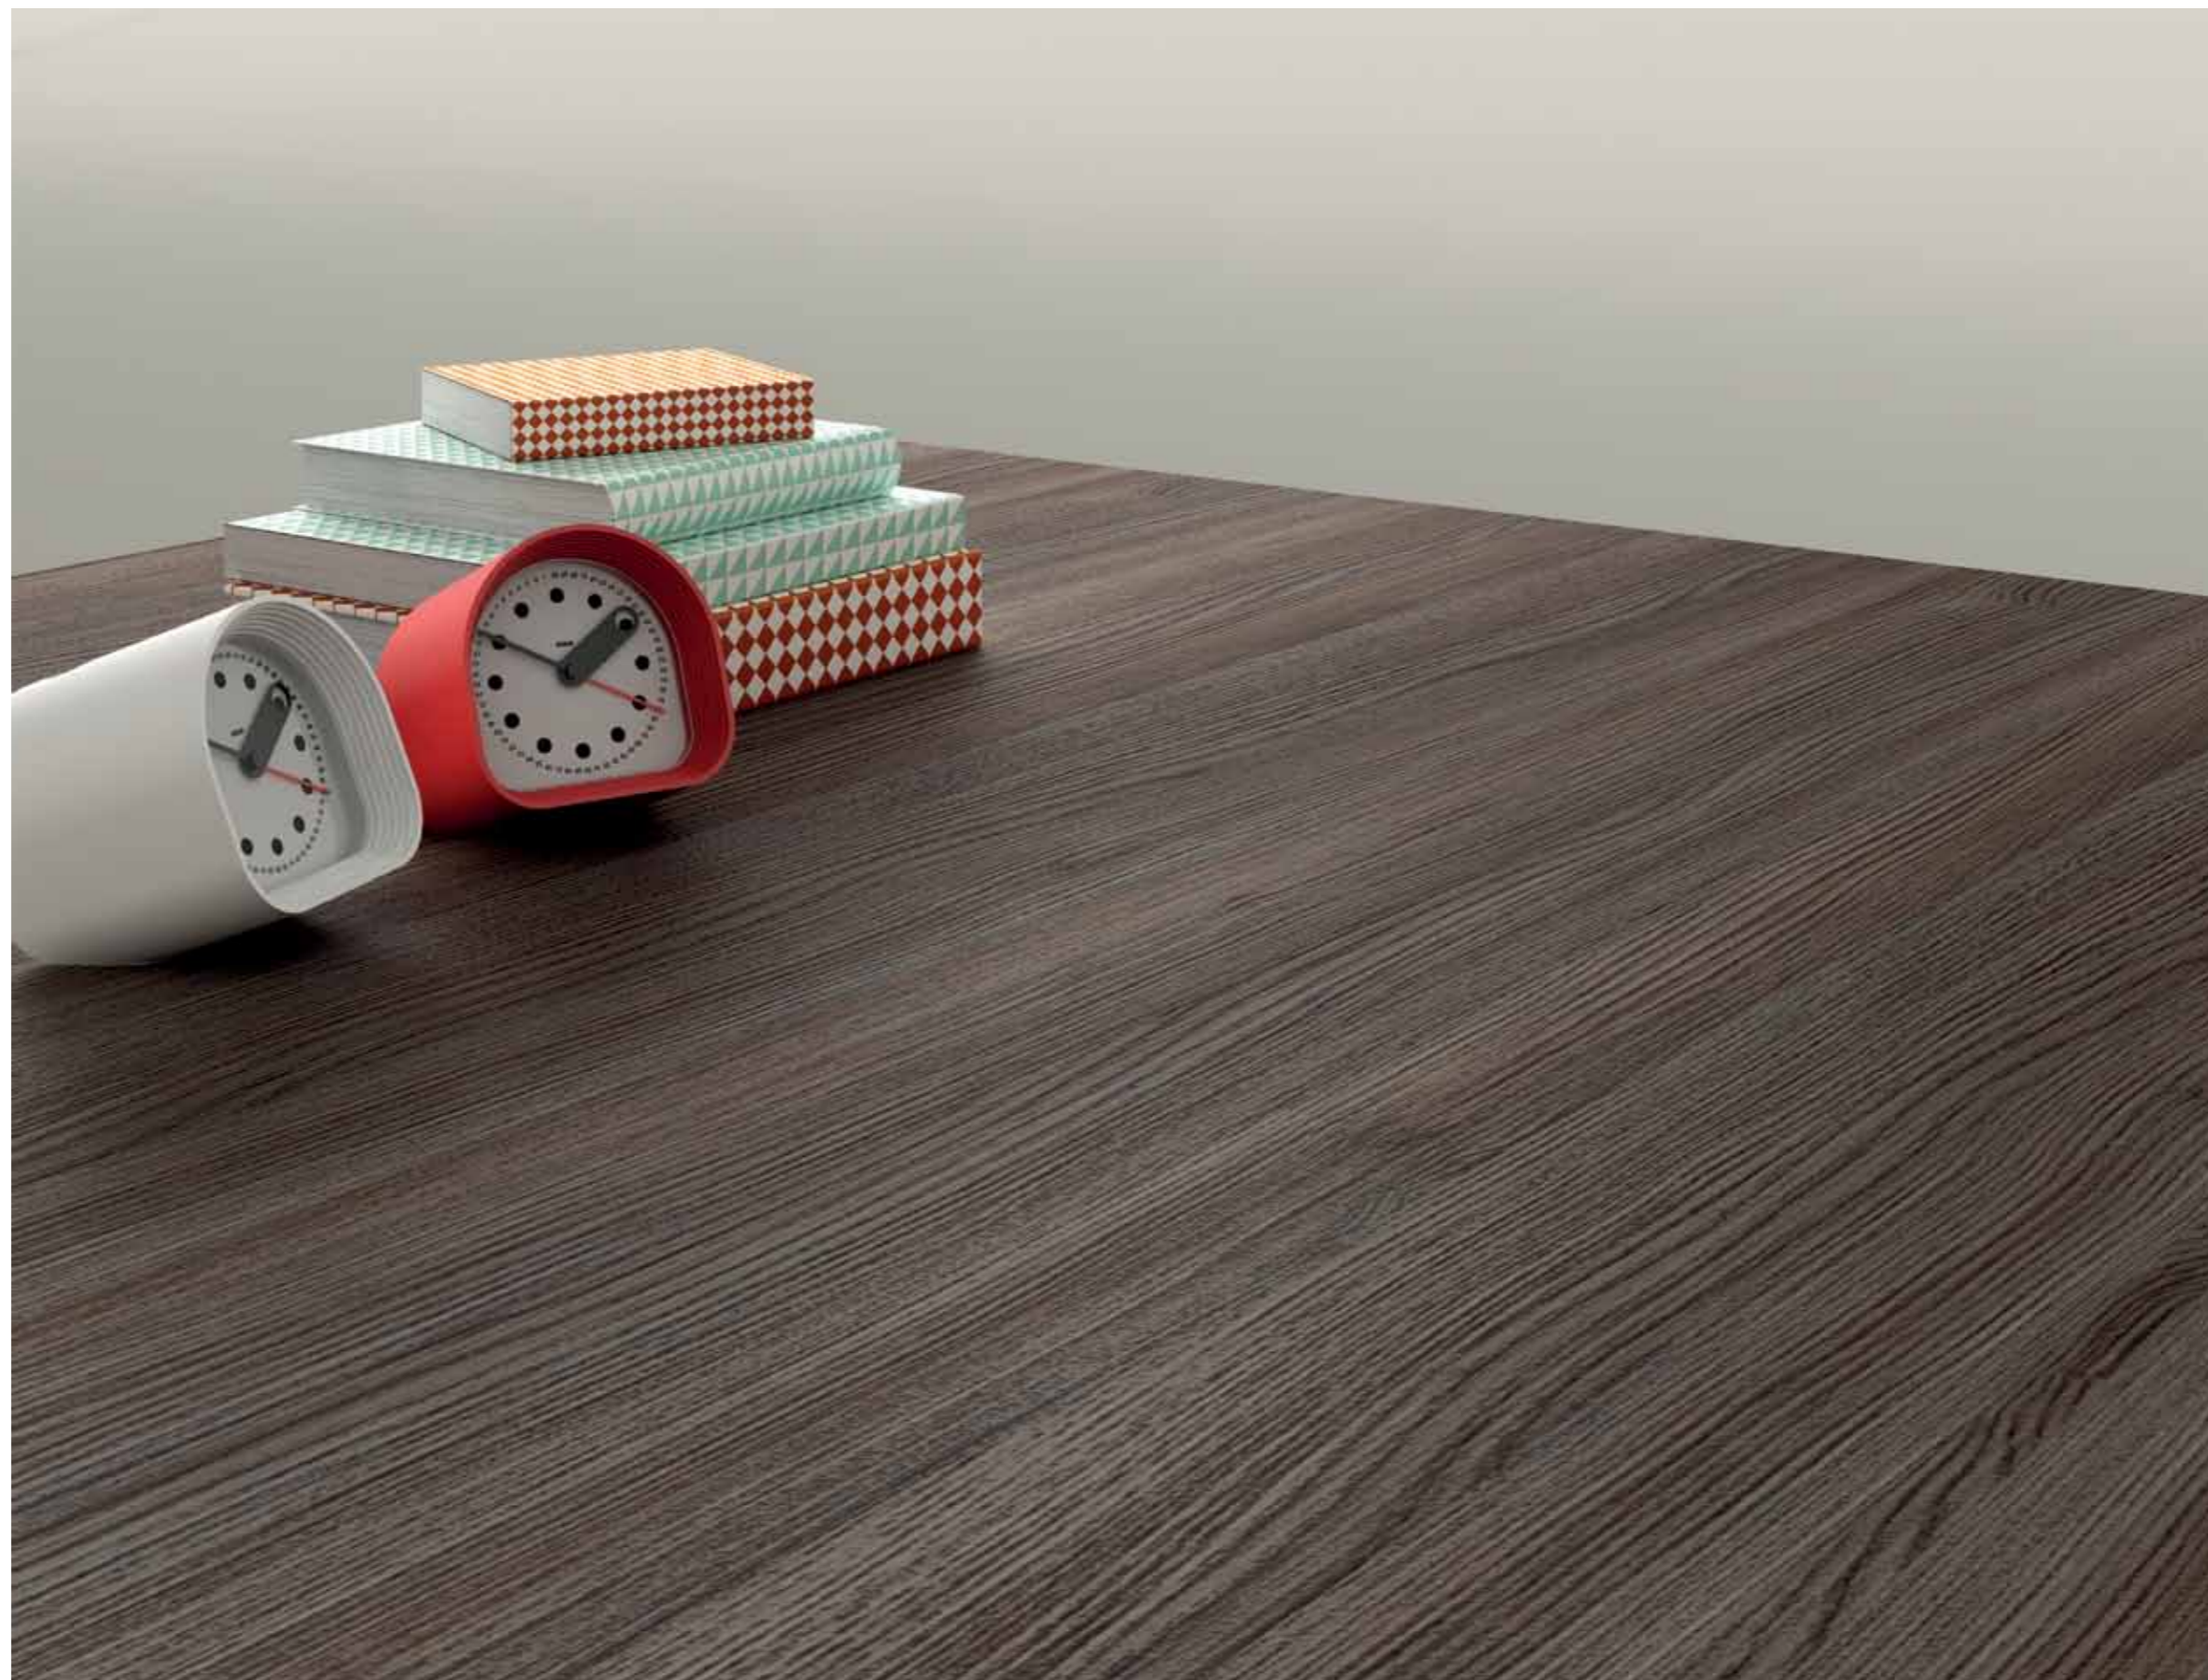

Terminal library D. 1052 mm with desk for linear walk-in Van.

Cabina lineare Van attrezzata internamente di tubi appendiabiti.

Linear walk-in Van internally equipped with hanging rods.

FINITURA / *FINISH*
MONTANA