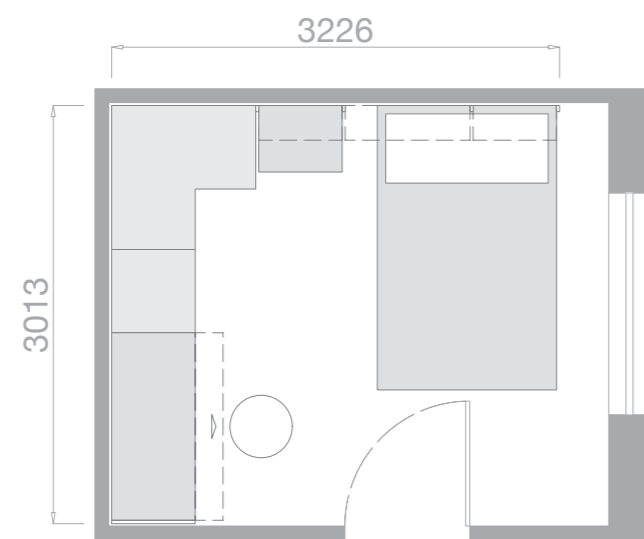

07 TERRA

SPAZIO / SPACE: 10.5m²

ELEMENTI:

Letto Mammut

Maniglia Gola Bianca

Sedia Pouf

Tessuto 101 Bianco

ITEMS:

Bed Mammut

Handle Gola White

Chair Pouf

Fabric 101 White

Finiture / Finishes: