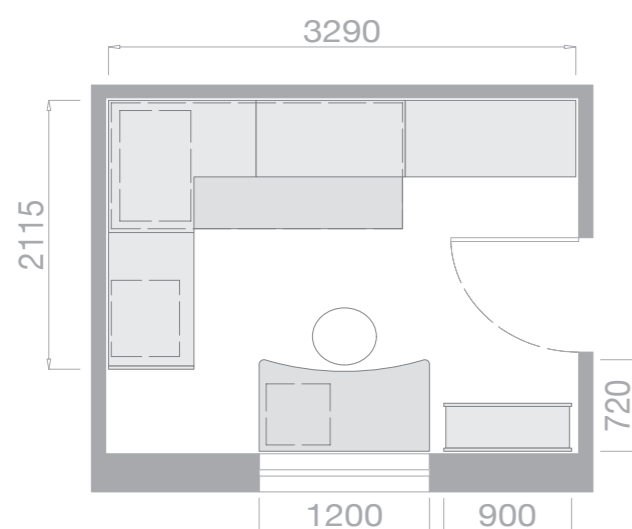

16 PONTI

SPAZIO / SPACE: 9.5m²

ELEMENTI:

Letto Sunset
Maniglia T55-T56
Sedia Terry Beige

ITEMS:

Bed Sunset
Handle T55-T56
Chair Terry Beige

Finiture / Finishes:

Zona studio composta da libreria Tablet, scrittoio Tipo 52 con gamba Rasty e cassetiera su ruote.

Study area with library Tablet, desk Type 52 with Rasty leg and chest on wheels.