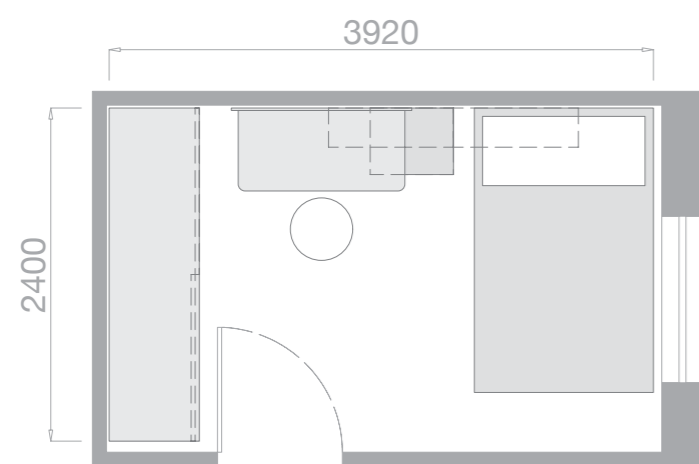

Practicality enhances the strength of solid aesthetic features. Storage areas and functional islands get together, define space and stress it through complete modular solutions.

01 TERRA

SPAZIO / SPACE: 9.5m²