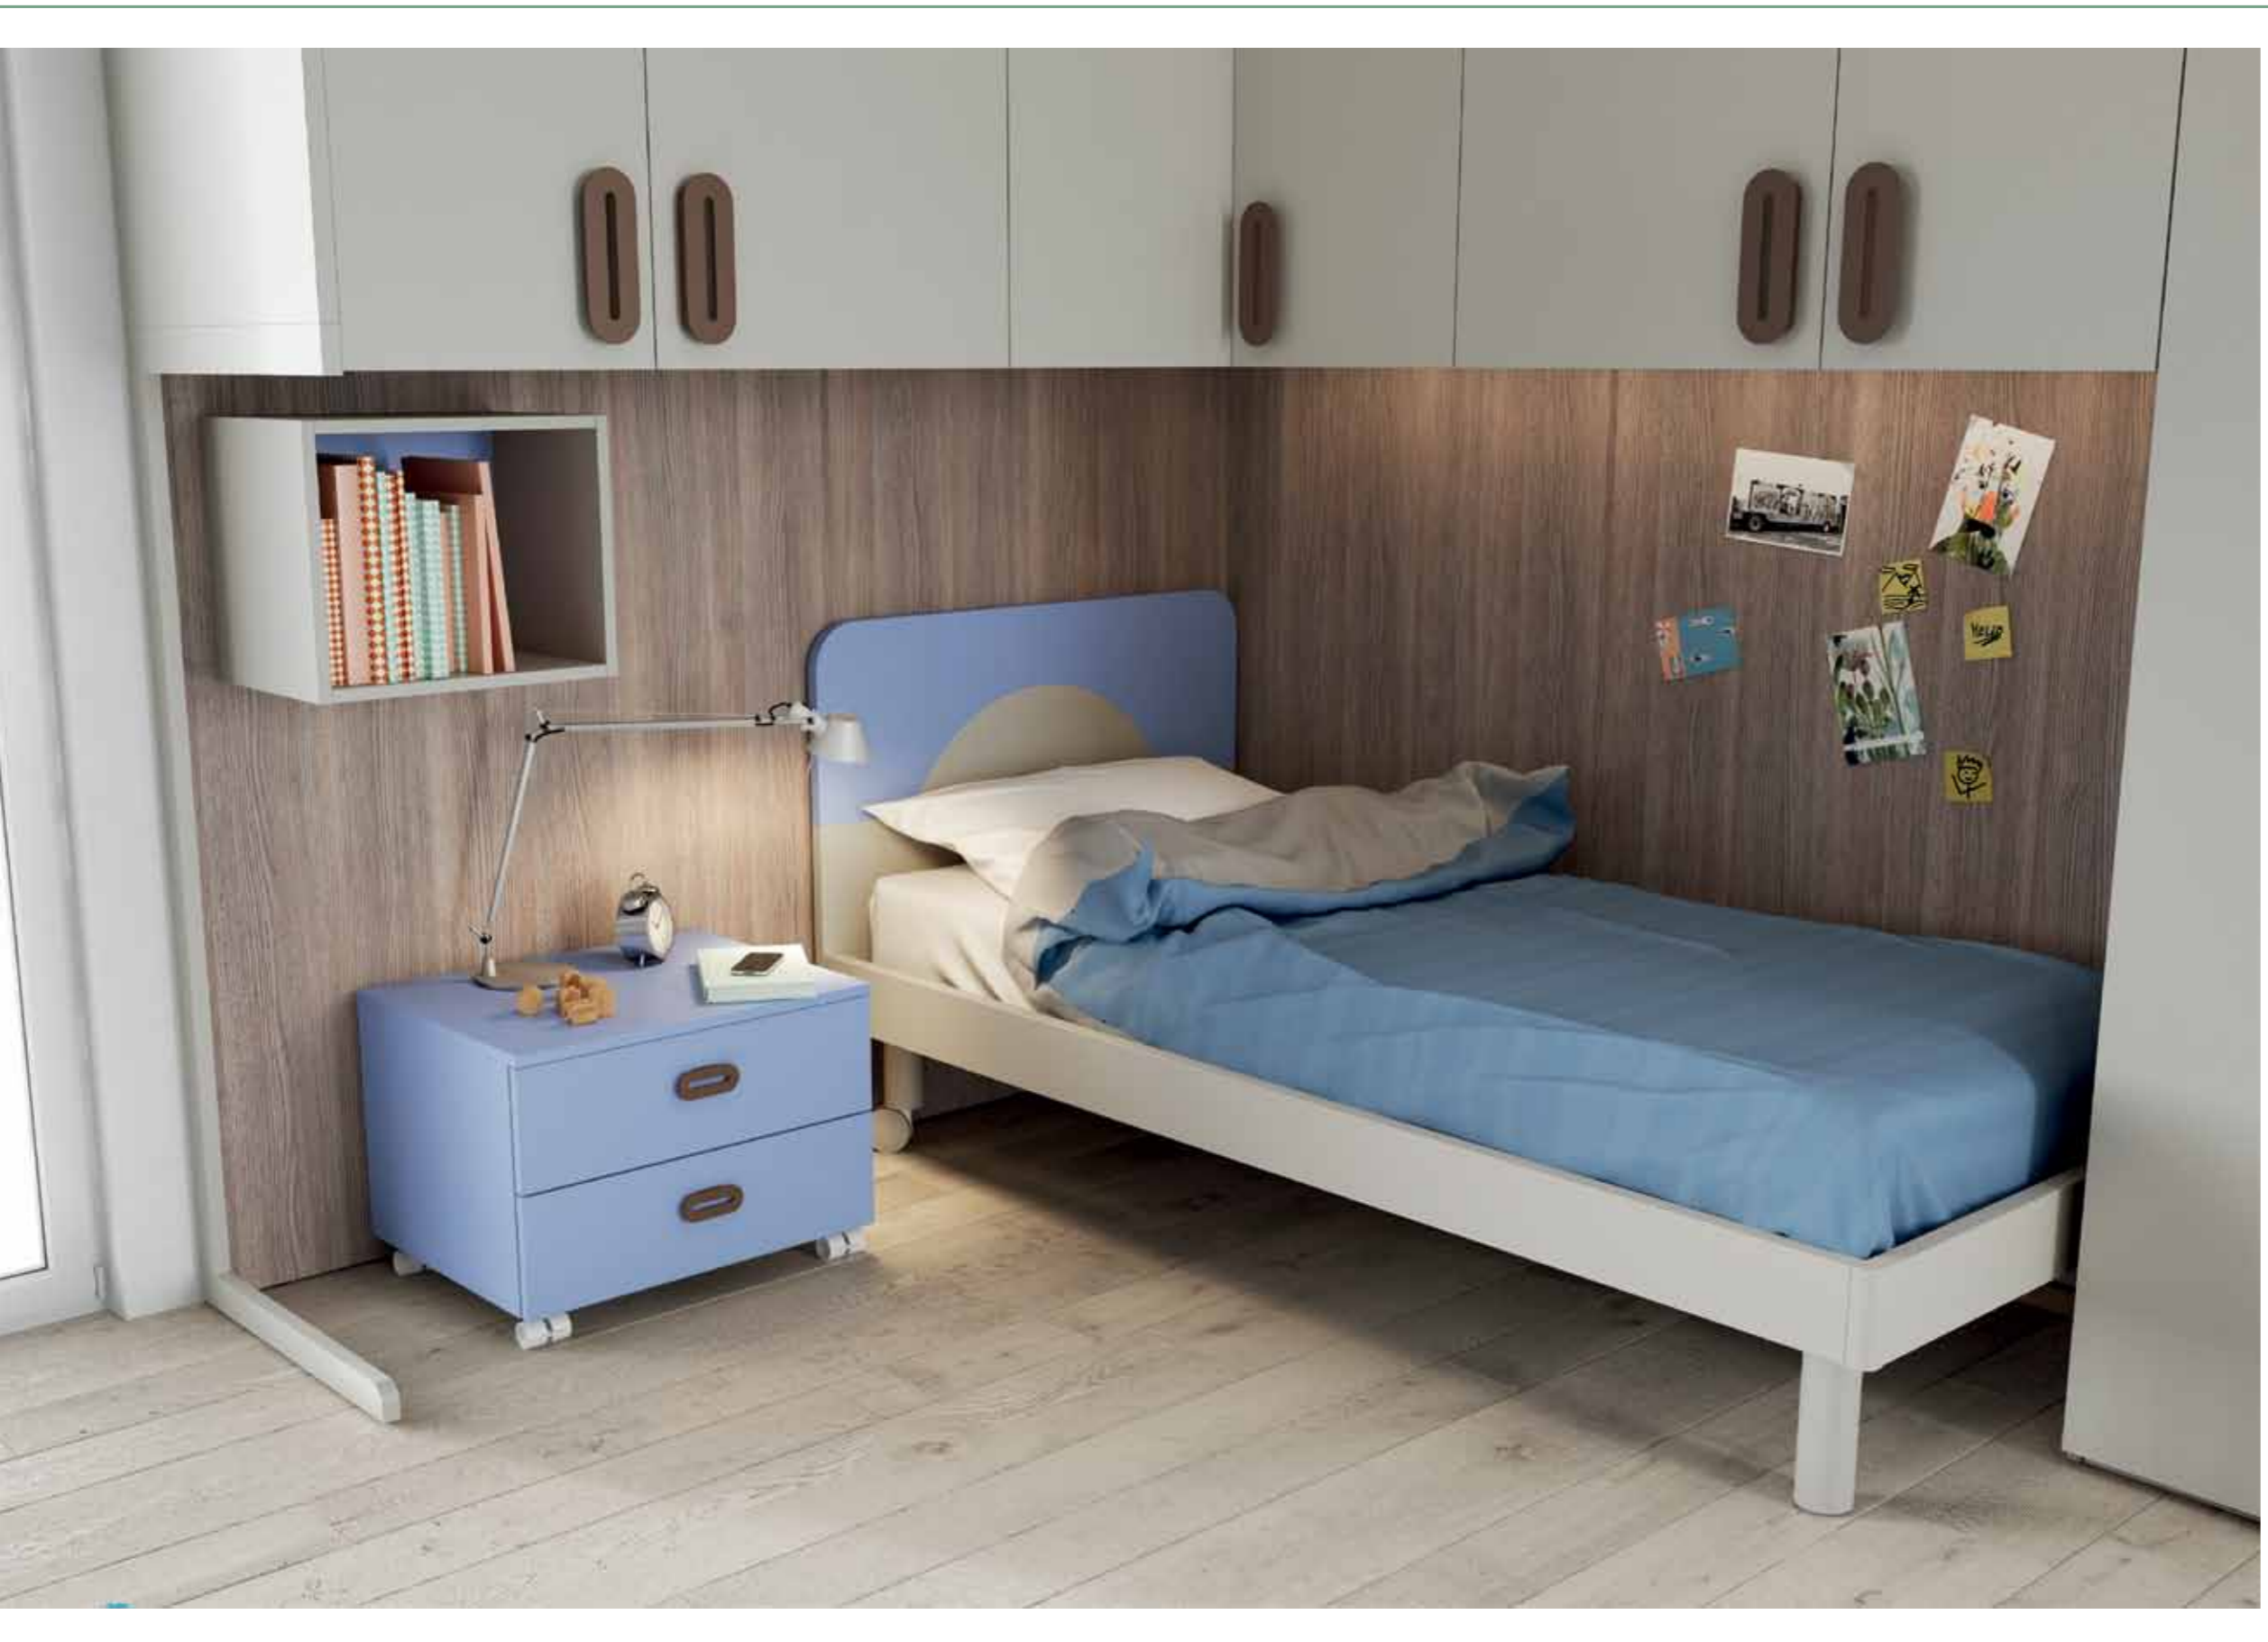

Maniglia T56 Laccata Tabacco.

Handle T56 Lacquered Tobacco.