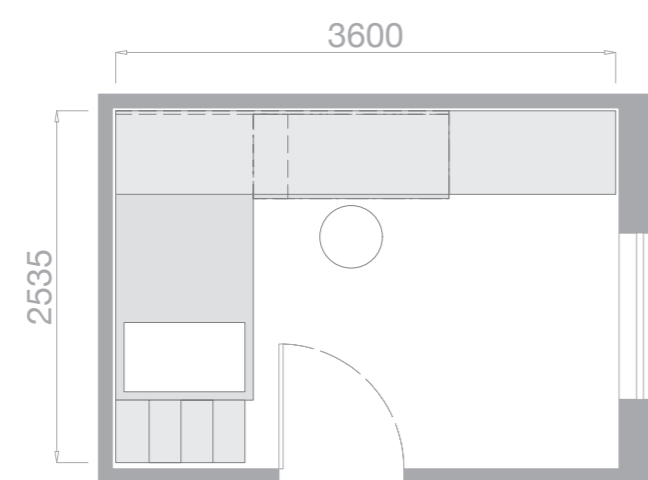

SPAZIO / SPACE: 9.5m²

ELEMENTI:

Letto Polar
Maniglia T50
Sedia Coral Fissa
Tessuto 001 Lilla

ITEMS:

Bed Polar
Handle T50
Chair Coral
Fabric 001 Lilac

Finiture / Finishes: