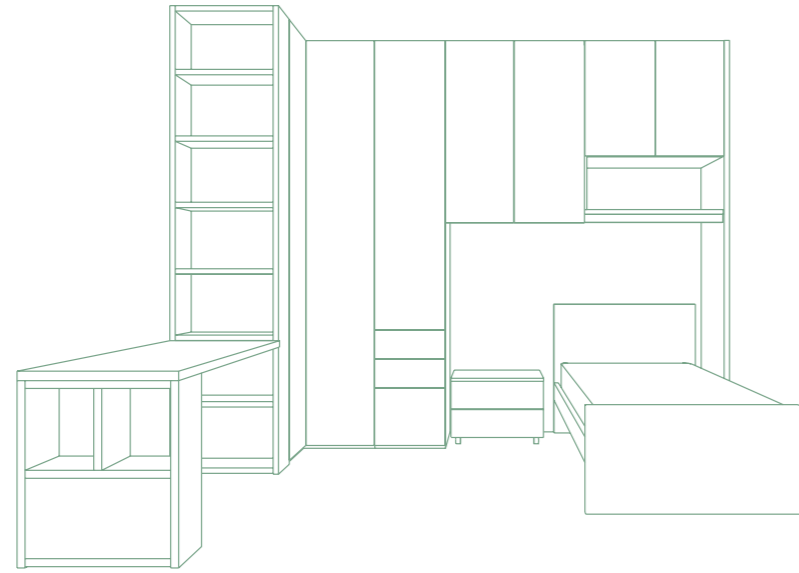

F PONTI

DIMENSIONI:
L: 2788 x 3293