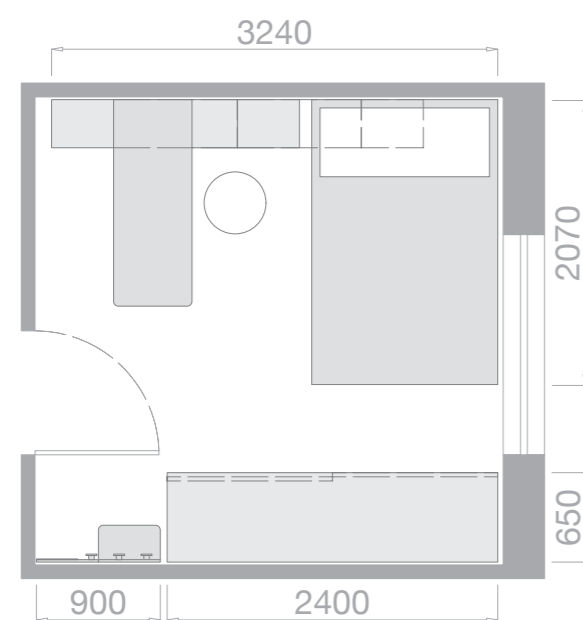

06 TERRA

SPAZIO / SPACE: 11.5m²

ELEMENTI:

Letto Imbottito
Testiera Rombo
Maniglia Push-Pull
Sedia Coral su ruote
Tessuto 800 Verde

ITEMS:

Bed Upholstered
Headboard Rombo
Handle Push-Pull
Chair Coral with wheels
Fabric 800 Green

Finiture / Finishes:

Olmo Chiaro
Light Elm

Bianco
White

Laccato Malva
Lacquered
Mauve

Tessuto 800
Verde
Fabric 800
Green