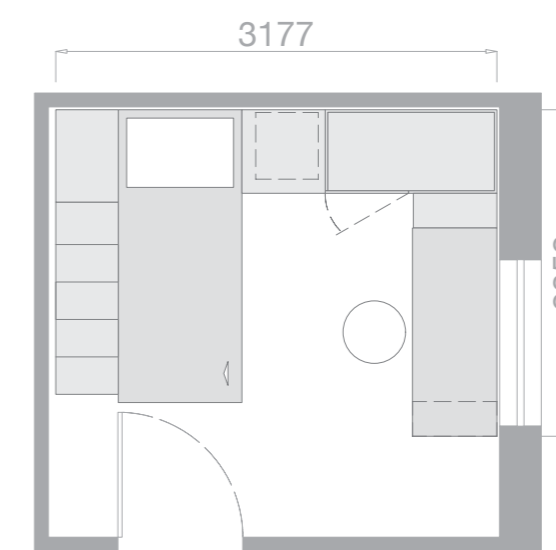

Letto a soppalco Avantgarde chiuso.

Loft bed Avantgarde closed.

SPAZIO / SPACE: 10m²

ELEMENTI:

Letto Soppalco Avantgarde
Letto One
Maniglia T52
Sedia Coral fissa
Tessuto 305 Arancione

ITEMS:

Loft Bed Avantgarde
Bed One
Handle T52
Chair Coral
Fabric 305 Orange

Finiture / Finishes:

Olmo Chiaro
Light Elm

Bianco
White

Papavero
Poppy