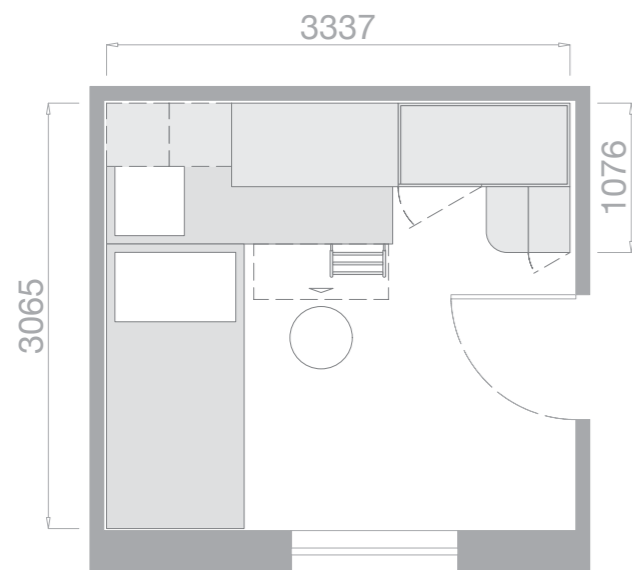

12 PONTI

SPAZIO / SPACE: 10.5m²

ELEMENTI:	ITEMS:
Letto Polar	Bed Polar
Maniglia T41-T42	Handle T41-T42
Sedia Pouf	Chair Pouf
Tessuto 800 Verde	Fabric 800 Green

Finiture / Finishes:

Rovere Bianco
White Oak

Bianco
White

Verde
Green