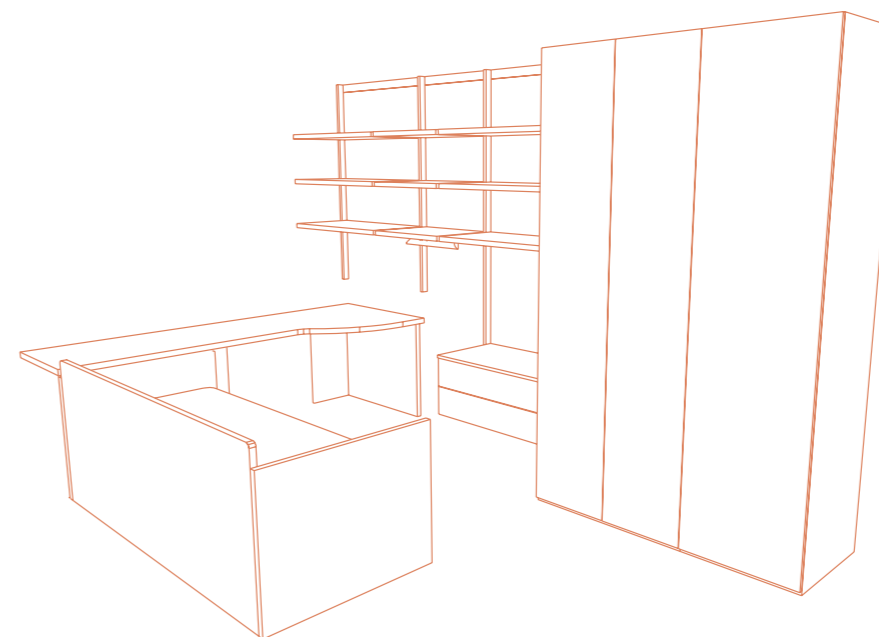

ABOVE:
Bed upholstered headboard Rombo
with storage.

TO THE SIDE:
Sliding door wardrobe with Trial
shape.

D TERRA

DIMENSIONI:
L: 2437 x 3302 x 2737

E TERRA

DIMENSIONI:
L: 2822 x 3487 x 2668

F TERRA

DIMENSIONI:
L: 2620 x 2400 x 3988