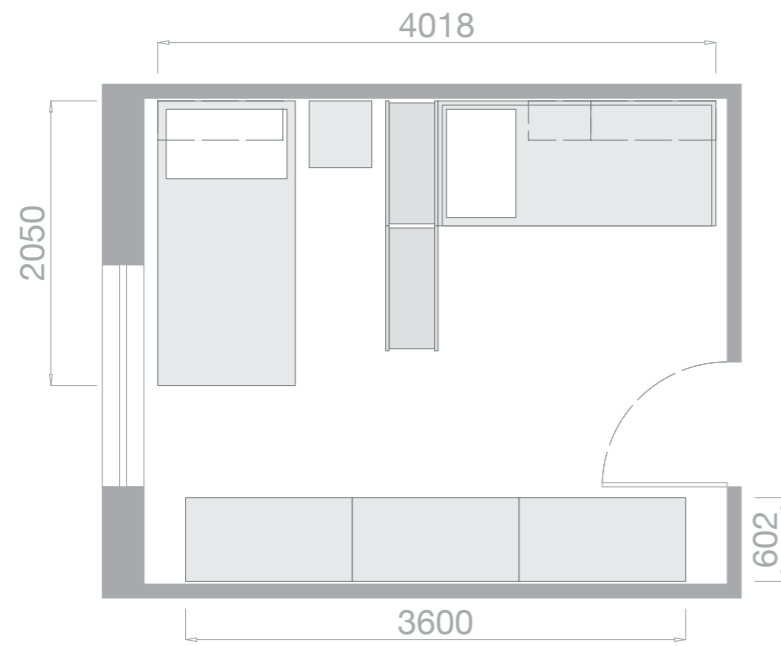

Bed Polar with hinged doors.

TIME
TO PLAY
I AM READY
FOR
MY NEW
ADVENTURE

G TERRA

DIMENSIONI:
L: 2852 x 3747

H TERRA

DIMENSIONI:
L: 2322 x 3427

EVO

10 TERRA